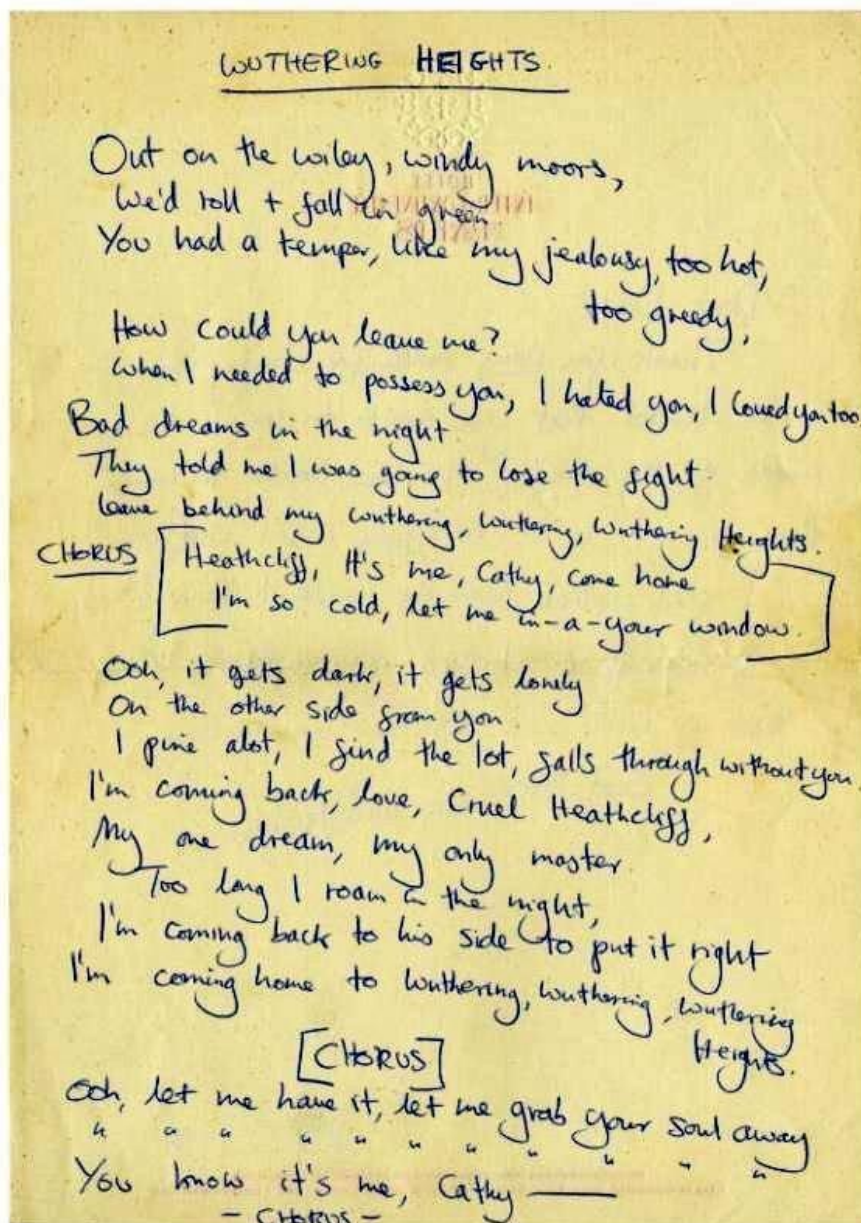

## ABOUT WUTHERING HEIGHTS

[The moor](#)

[The movie](#)

**Wuthering Heights** was released as Kate Bush's debut single and lead single from her debut album, *The Kick Inside* (1978). The song rose to #1 on the UK Singles Chart, knocking ABBA from the top spot in March 1978. It also peaked at #1 internationally in Ireland, Italy, Australia and New Zealand. At just 19 years of age, Bush also became the first female artist to top the UK charts with a self-composed song.

The song quotes lines directly from the novel and focuses on two characters, **Heathcliff** and **Catherine Earnshaw**. The reader is introduced to Catherine (**Cathy**) following her death. During her lifetime, she shared **a romance with Heathcliff** but **ultimately married another**. Heathcliff did not take the rejection well, assuming that she never loved him, and became a bitter, violent man.

Below is a handwritten copy of the lyrics done by Kate Bush herself in response to a fan who asked her to write them out.

Ask a question about this song